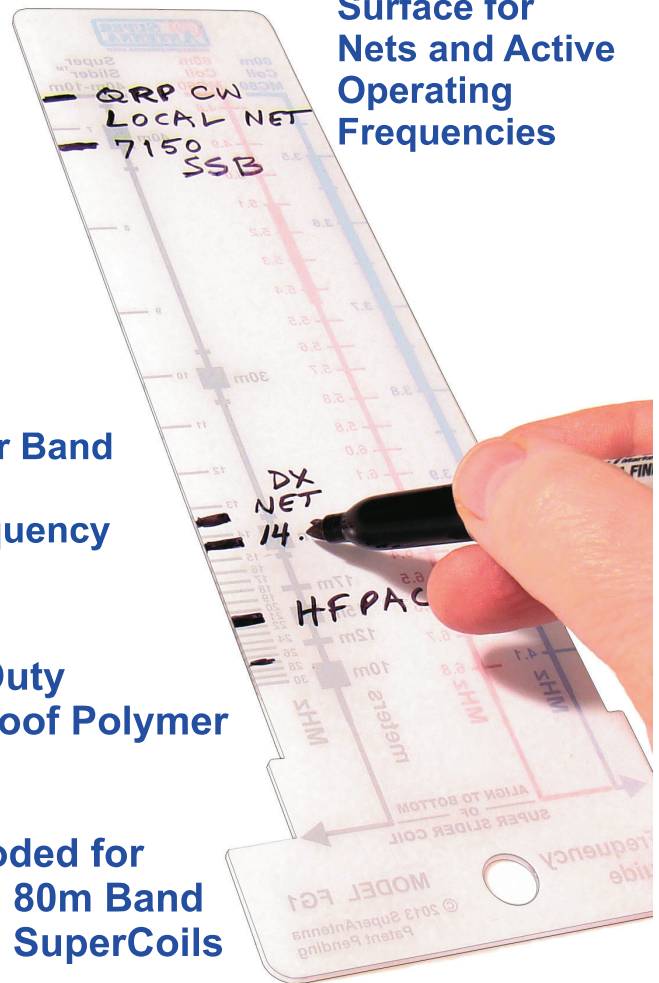

FG1 SuperGuide

SuperSlider SWR Tuning Ruler for MP and DP Series Antennas

Instantly set up the frequency band and SWR of your MP1 SuperStick Portable Vertical or DP1 SuperPole. This heavy-duty flexible polymer frequency guide takes the guesswork out of tuning up the SuperSlider coil. Change bands fast and QSY easily for ultimate frequency agility. Just hold the scale against the SuperSlider coil and adjust it to the desired operating frequency or meter band. Your favorite active operating frequencies and nets can also be marked on the back surface. Another unique patent pending innovation only available from Super Antenna.

Field-Markable Surface for Nets and Active Operating Frequencies

Set Meter Band or MHz frequency

Heavy Duty Waterproof Polymer

Color Coded for 60m and 80m Band Optional SuperCoils

Model: FG1
Size: 10" x 3" x 0.1"
(25 x 8 x 0.1 cm)